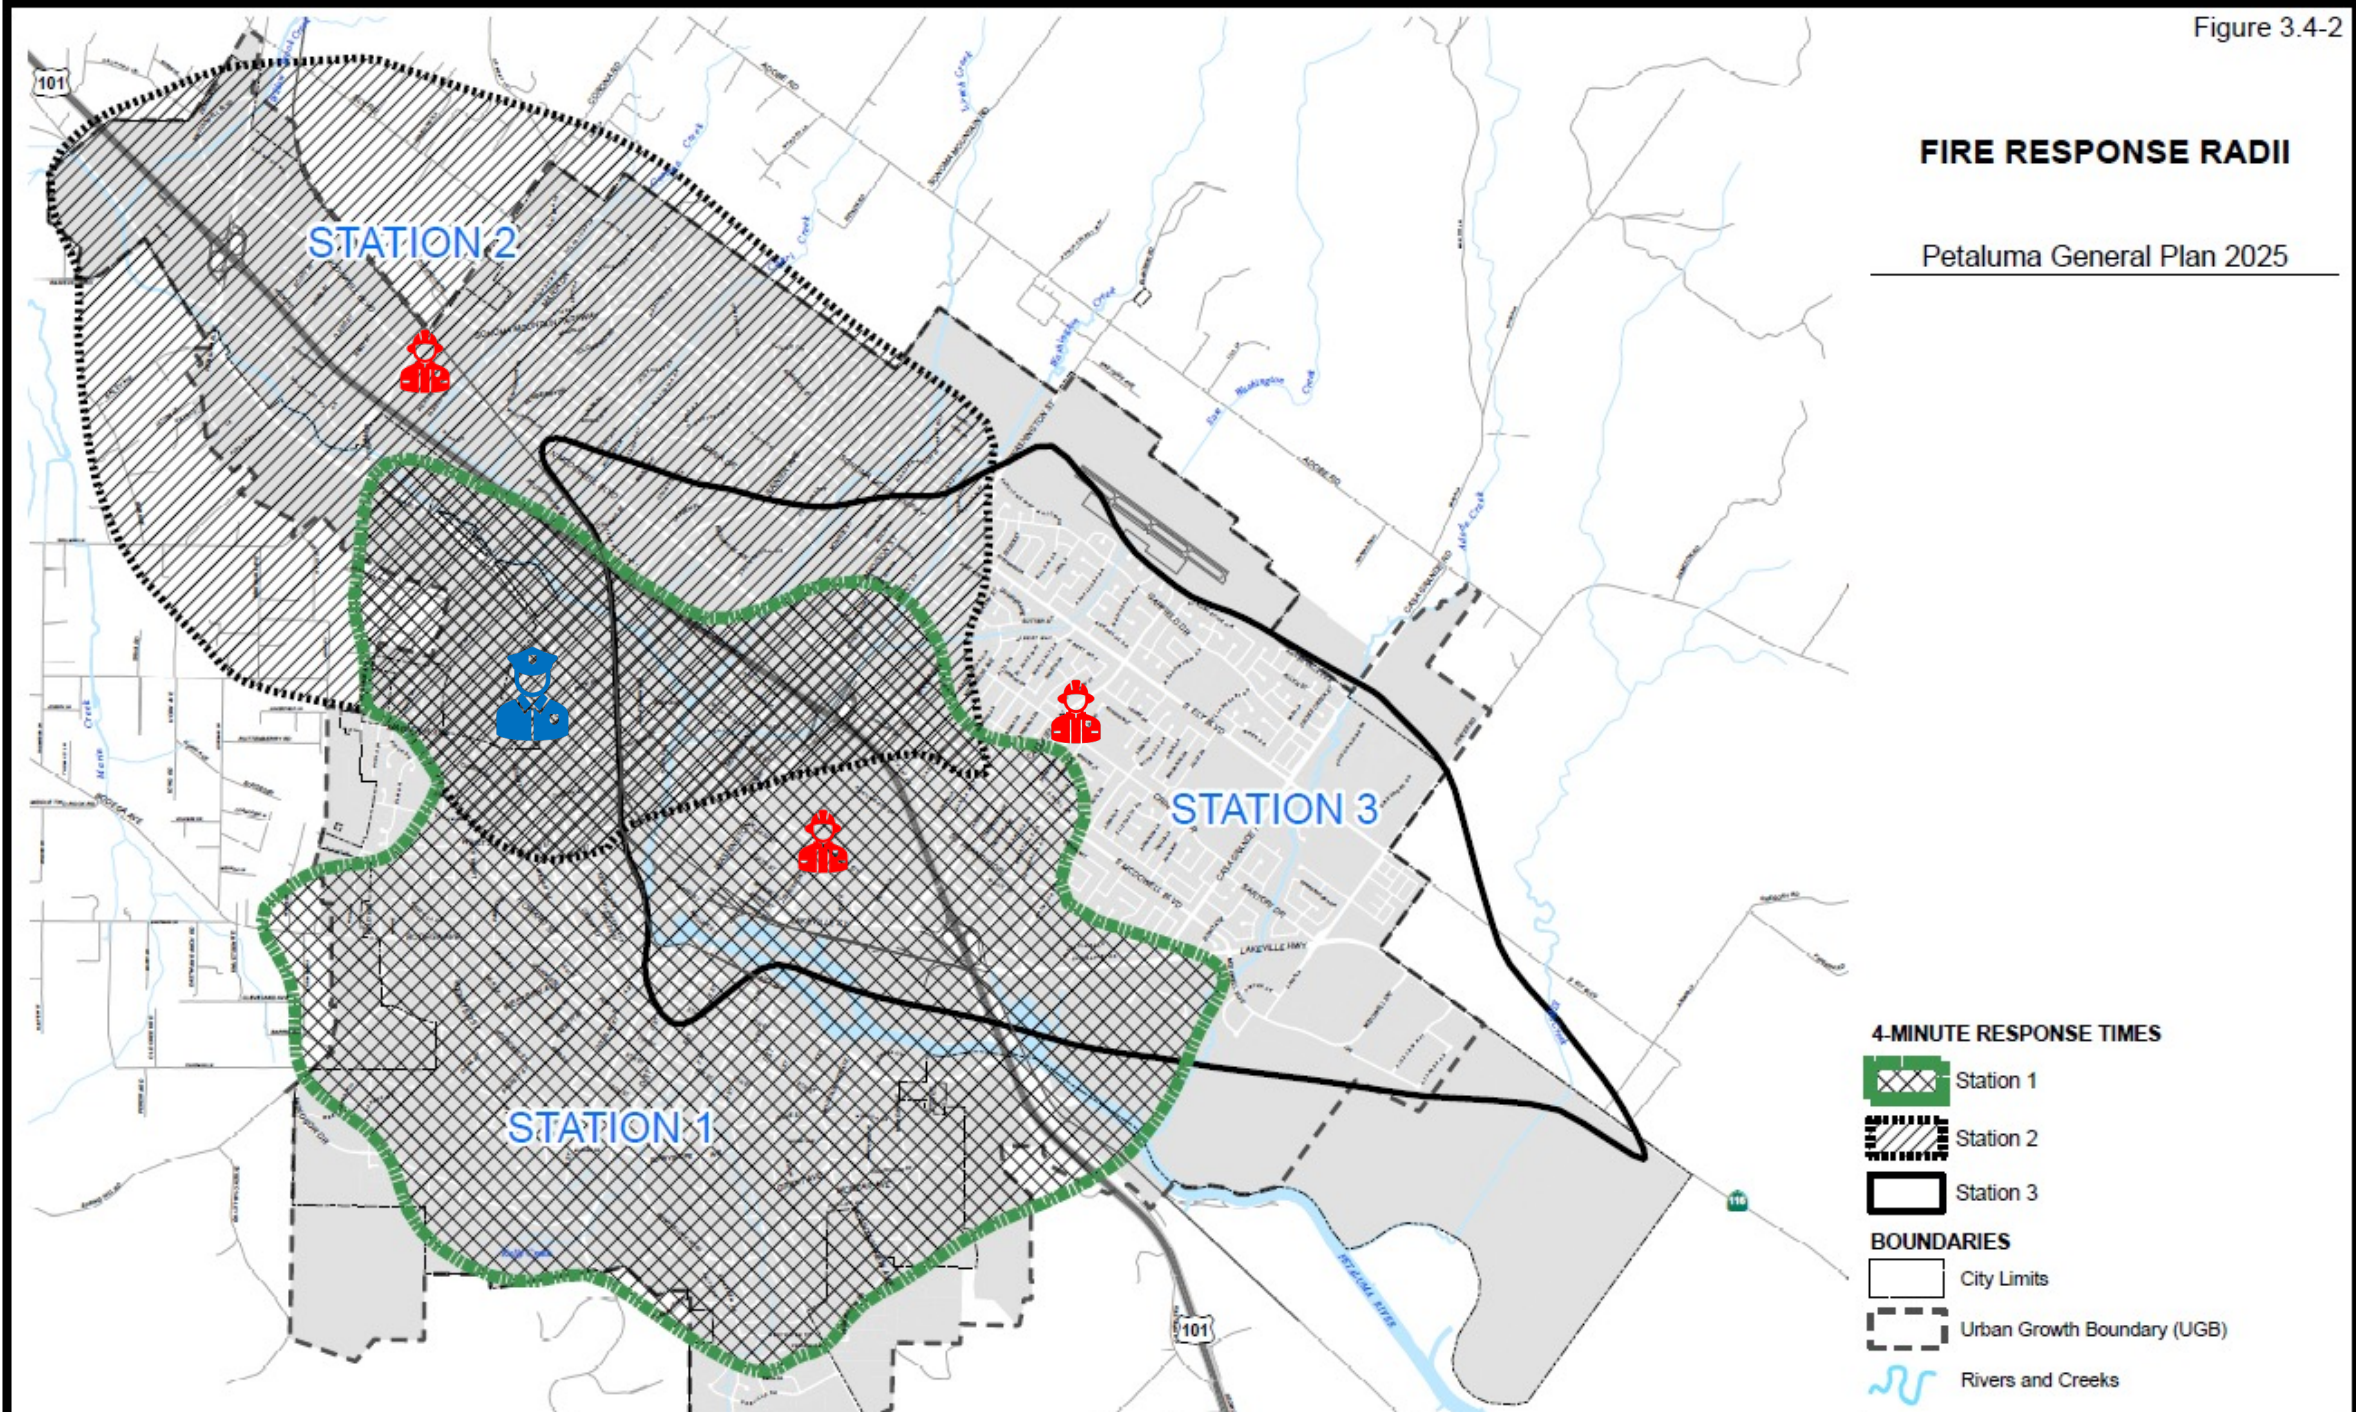

**PETALUMA**  
*City*  
**FIRE**  
*Since 1857*

**Jeff Schach**  
Fire Chief

## Total Calls for Service