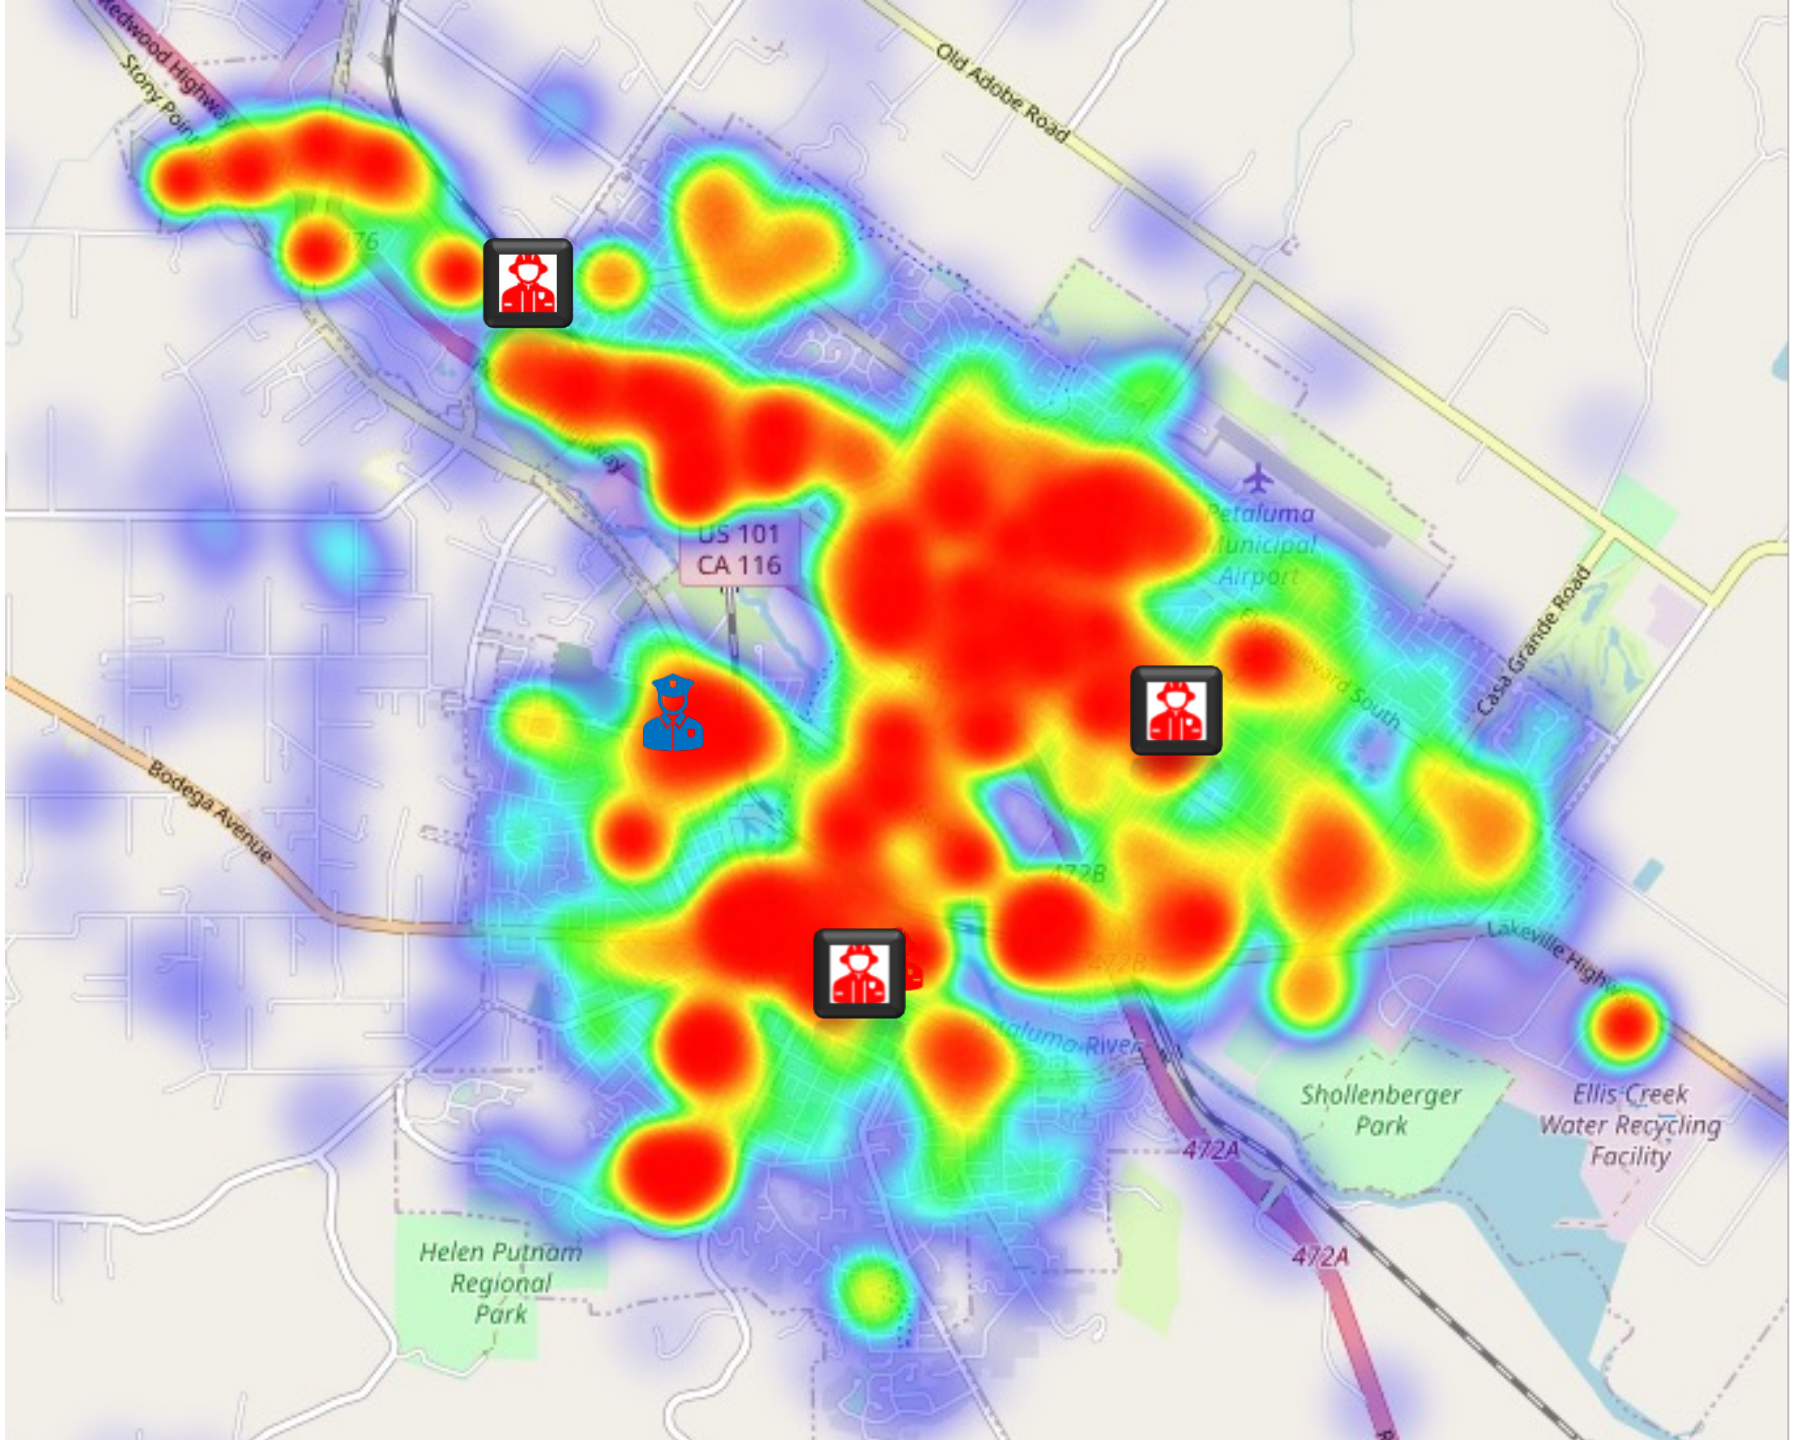

**PETALUMA**  
*City*  
**FIRE**  
*Since 1857*

**Jeff Schach**  
Fire Chief

## Total Calls for Service